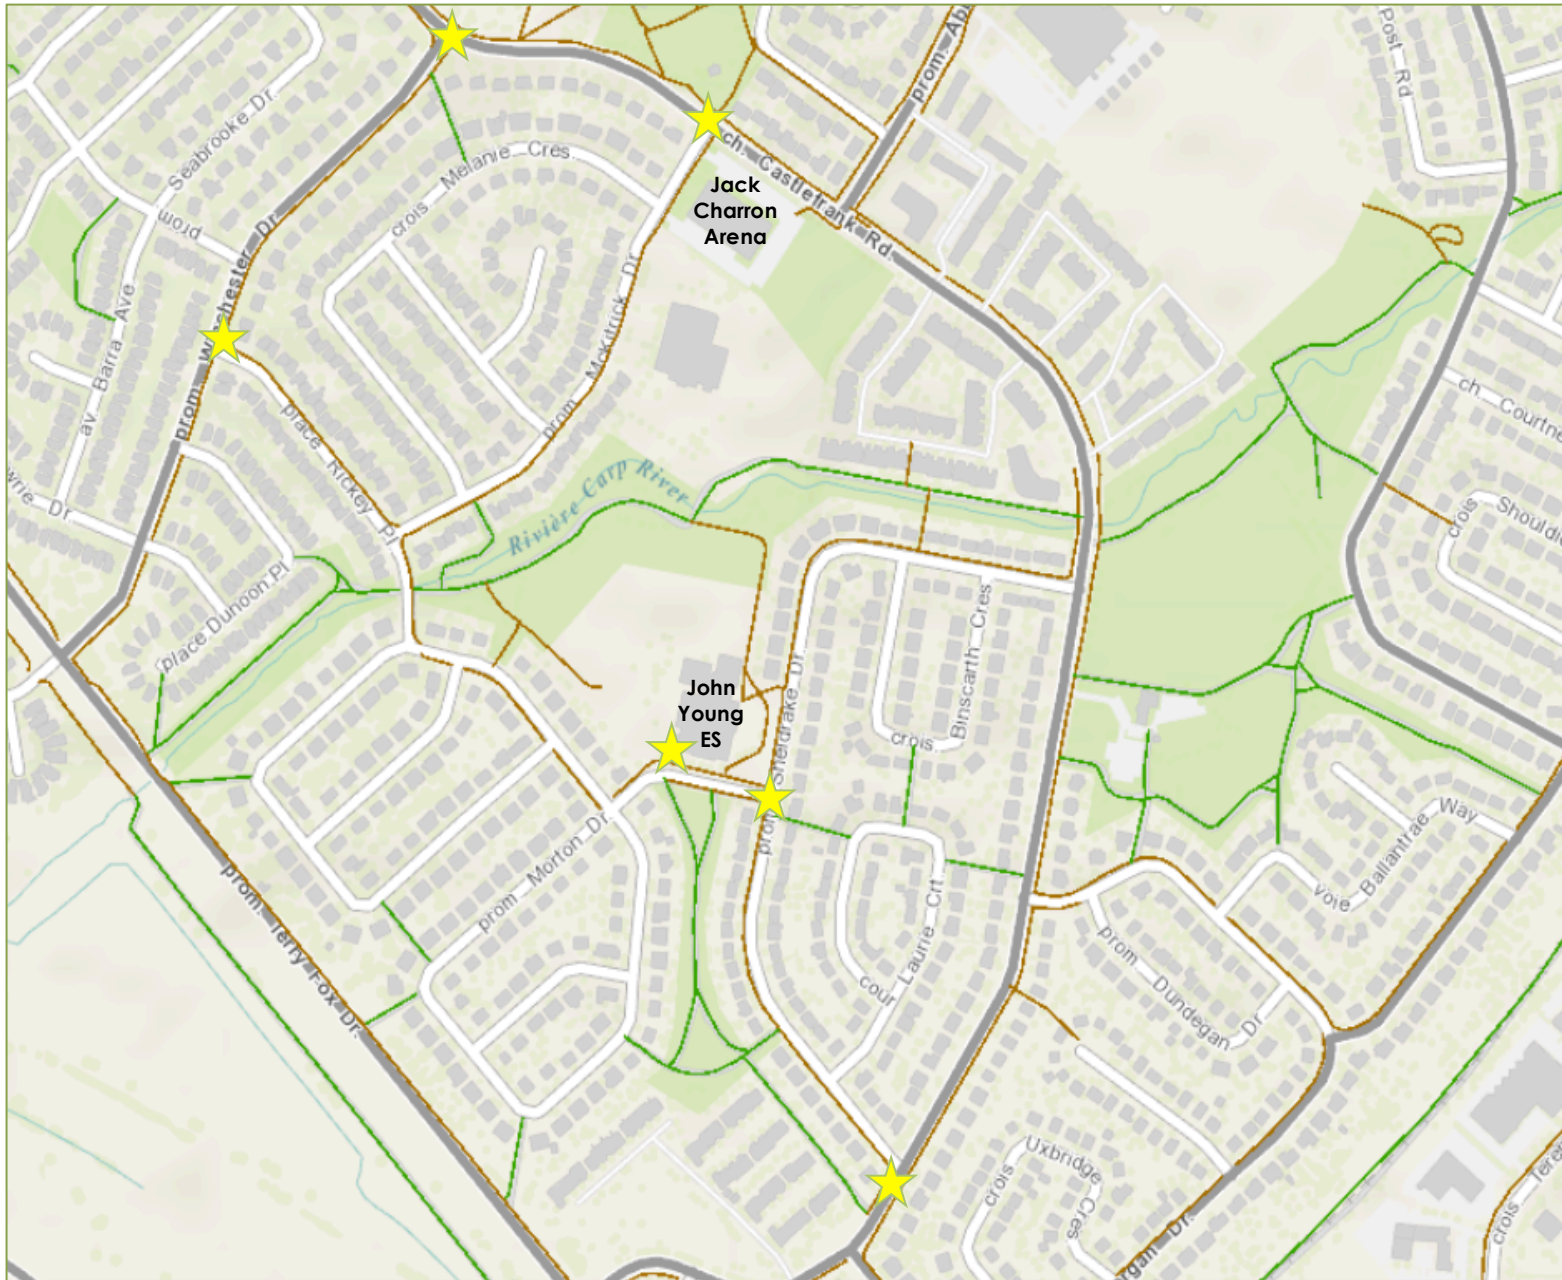

John Young Elementary School

School Active Transportation

Walk-a-Block or all the way

Enjoy the pathways
in the community

Adult school
crossing
guard 

Sidewalk 

Pathway 

Make our school
zone safer and give
your child the gift of
fresh air before the
bell rings!

Parking is available
at Jack Charron
Arena.

* This map is intended for informational purposes only. OSTA assumes no responsibility for people using these routes